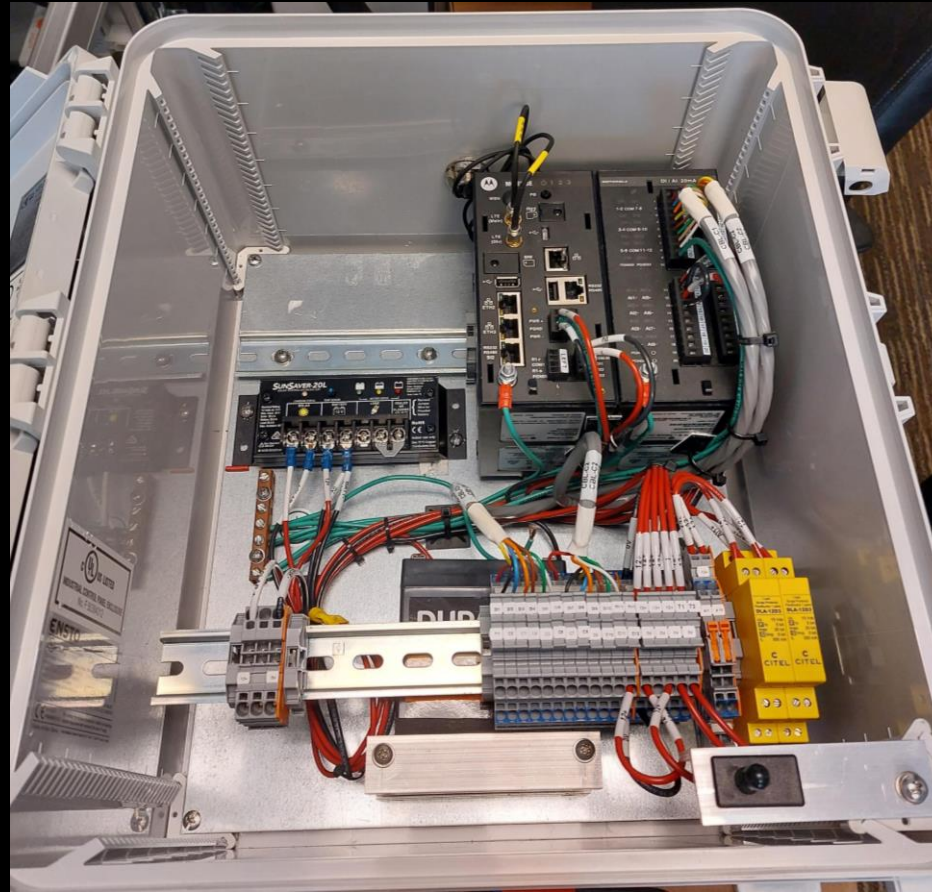

MC-Edge for Monitoring and Control - NEMA-4X Fiberglass

MC-Edge for Monitoring - NEMA-4X Fiberglass

MC-Edge for Monitoring - NEMA-4X Fiberglass for Solar System

MC-Edge for Monitoring and Control - NEMA-4X Stainless Steel

MC-Edge for Monitoring with Solar System - NEMA-4X Fiberglass

MC-Edge for Monitoring Lake Level with Solar System - NEMA-4X Stainless Steel